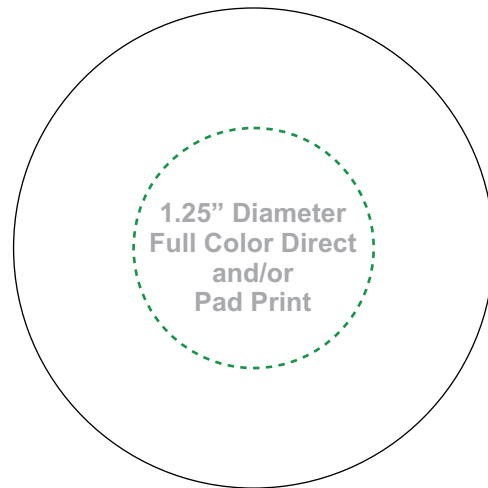

Stress Relievers - Soccer Ball

Imprint Method: Full Color Direct & Pad Print (ONLY one color)

- Product size = 2.5” in diameter
- Standard Side #1 = 1.25” diameter
- Standard Side #2 = 1.25” diameter

Side 1

Side 2

Actual Size

Printing surface is textured with a raised pebble grain. Image WILL NOT print solid.