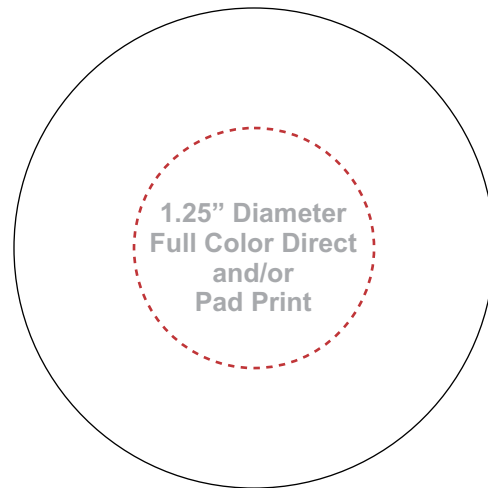

Stress Relievers - Soccer Ball

Imprint Method: Full Color Direct & Pad Print (ONLY one color)

- Product size = 2.5” in diameter
- Standard Side #1 = 1.25” diameter
- Standard Side #2 = 1.25” diameter

Side 1

Side 2

Actual Size

Printing surface is textured with a raised pebble grain. Image WILL NOT print solid.